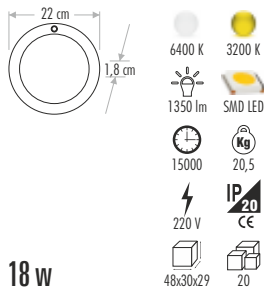

CT-9247 ULTRA SLİM SENSÖRLÜ TAVAN 190,00 ₺
(GECE GÜNDÜZ AYARLI)