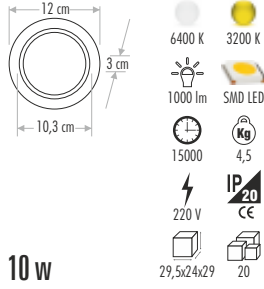

CT-5263 GOLD LED PANEL ARMATÜR 75,00 ₺