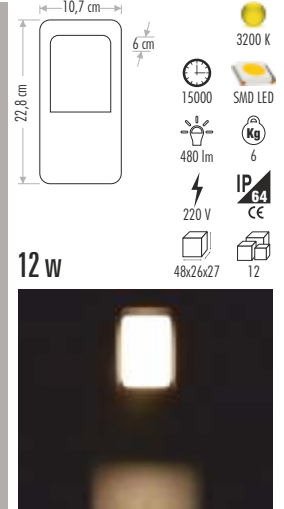

DIŐ MEKAN MODERN LED APLİK