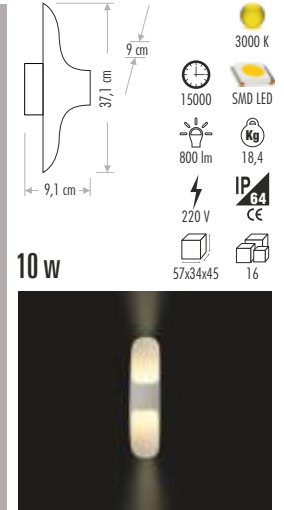

DIŐ MEKAN MODERN LED APLİK