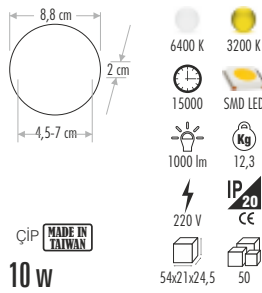

CT-5660 X-PLUS SLIM LED PANEL 45,00 ₺
(AYARLANABİLİR MONTAJ ÇAĞI)

Yeni