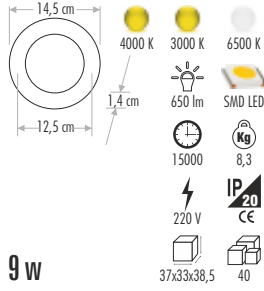

# SLIM LED PANEL (%100 ALÜMİNYUM)

**CT-5144 2" PANEL LED ARMATÜR 21,00 ₺**

**CT-5145 3" PANEL LED ARMATÜR 28,00 ₺**

**CT-5146 4" PANEL LED ARMATÜR 38,00 ₺**

**CT-5147 5" PANEL LED ARMATÜR 40,00 ₺**

**CT-5148 6" PANEL LED ARMATÜR 50,00 ₺**