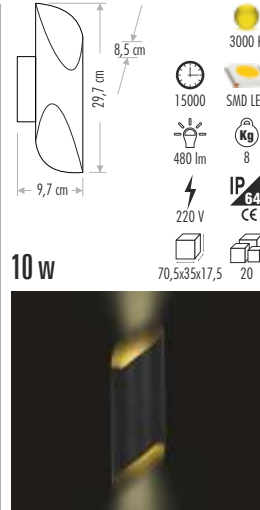

DIŐ MEKAN MODERN LED APLİK