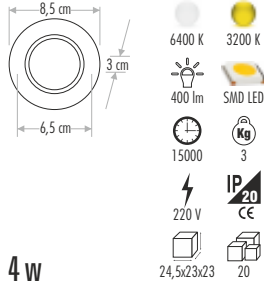

CT-5295 GOLD LED PANEL ARMATÜR 50,00 ₺

GOLD SLIM LED PANEL

CT-5298 GOLD LED PANEL ARMATÜR 45,00 ₺