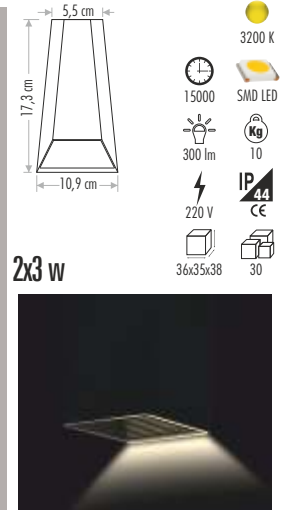

DIŐ MEKAN MODERN LED APLİK