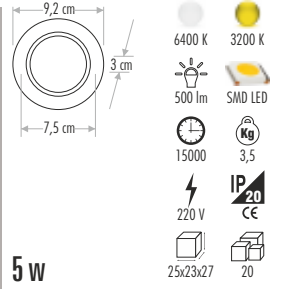

CT-5295 GOLD LED PANEL ARMATÜR 50,00 ₺