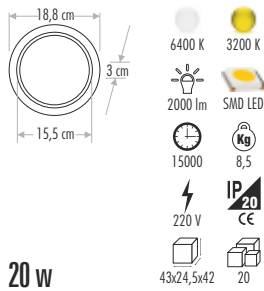

CT-5290 GOLD LED PANEL ARMATÜR 120,00 ₺