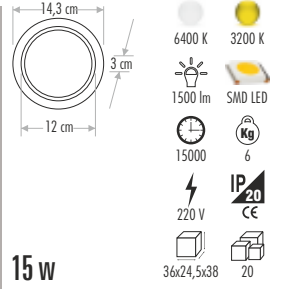

CT-5196 GOLD LED PANEL ARMATÜR 90,00 ₺