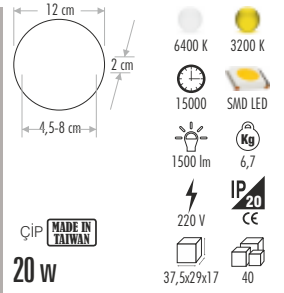

CT-5661 X-PLUS SLIM LED PANEL 60,00 ₺
(AYARLANABİLİR MONTAJ ÇAĞI)

Yeni