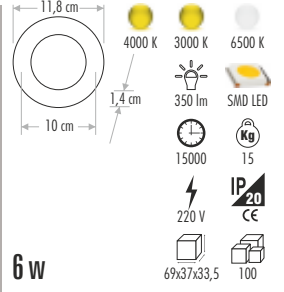

CT-5145 3" PANEL LED ARMATÜR 28,00 ₺