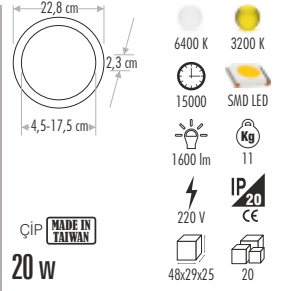

CT-5648 PLUS SLIM LED PANEL 95,00 ₺