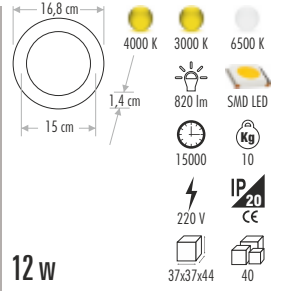

# SLIM LED PANEL (%100 ALÜMİNYUM)

**CT-5144 2" PANEL LED ARMATÜR 21,00 ₺**

**CT-5145 3" PANEL LED ARMATÜR 28,00 ₺**

**CT-5146 4" PANEL LED ARMATÜR 38,00 ₺**

**CT-5147 5" PANEL LED ARMATÜR 40,00 ₺**

**CT-5148 6" PANEL LED ARMATÜR 50,00 ₺**