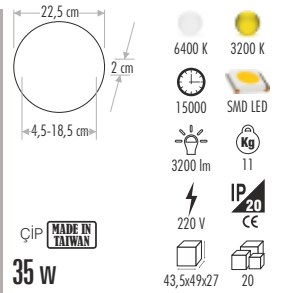

CT-5663 X-PLUS SLIM LED PANEL 140,00 ₺
(AYARLANABİLİR MONTAJ ÇAĞI)

Yeni