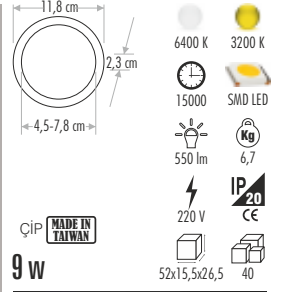

CT-5646 PLUS SLIM LED PANEL 45,00 ₺