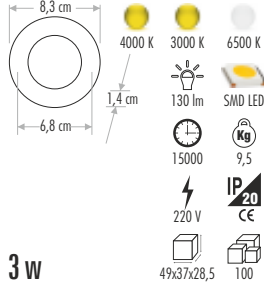

CT-5145 3" PANEL LED ARMATÜR 28,00 ₺

SLIM LED PANEL (%100 ALÜMİNYUM)

CT-5144 2" PANEL LED ARMATÜR 21,00 ₺