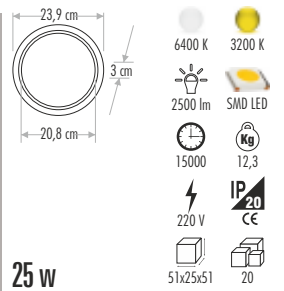

CT-5188 GOLD LED PANEL ARMATÜR 150,00 ₺