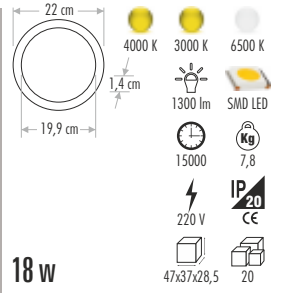

CT-5149 8" PANEL LED ARMATÜR 55,00 ₺