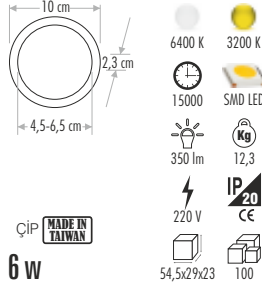

PLUS

X-PLUS SLIM LED PANEL

AYARLANABİLİR MONTAJ ÇAĞI

CT-5645 PLUS SLIM LED PANEL 35,00 ₺