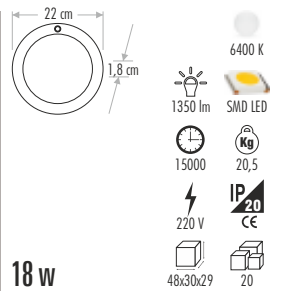

CT-9245 ULTRA SLİM SENSÖRLÜ TAVAN 325,00 ₺
(ACİL AYDINLATMA KİTLİ)